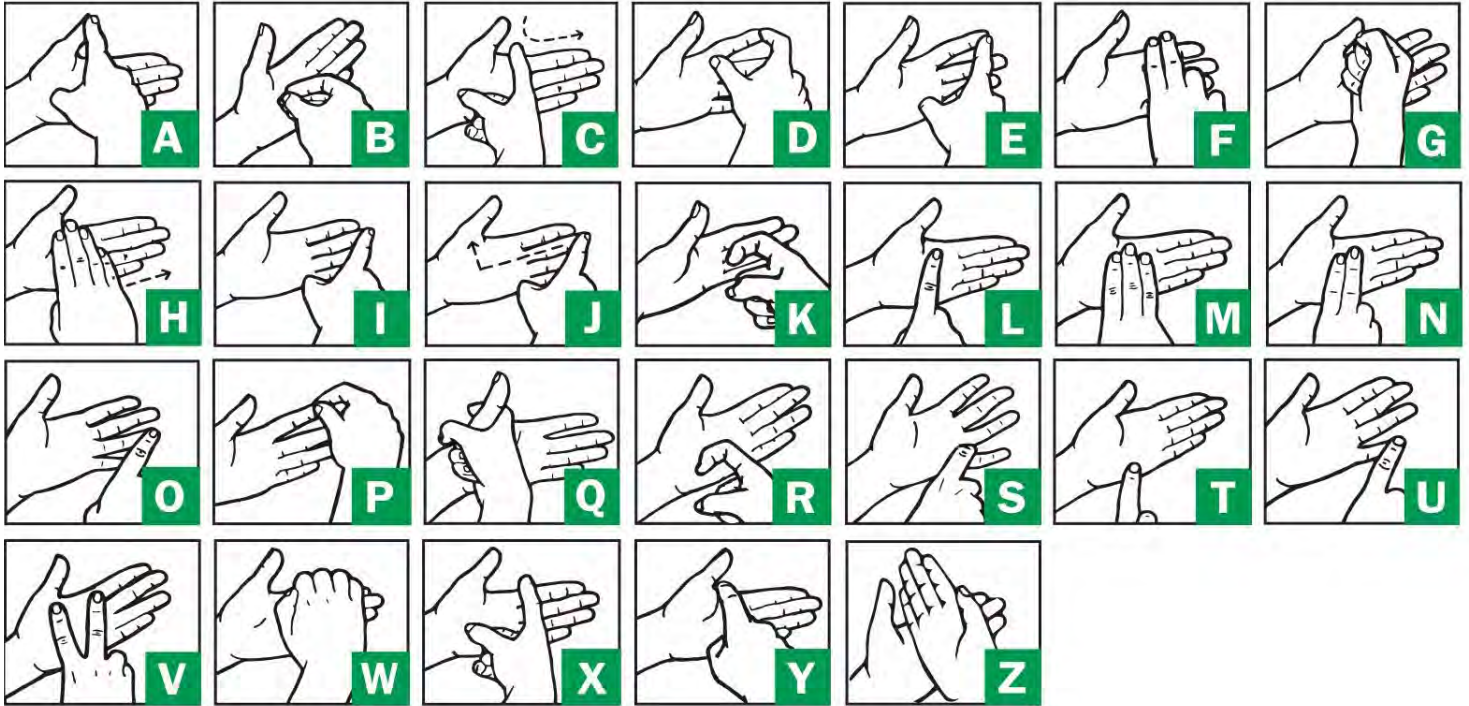

Deafblind Manual alphabet

You can learn this in just half an hour and have a conversation with someone who is deafblind today!

Quick signs

'Yes' is two taps on the palm of the hand.

'No' or for erasing an error, do a rubbing out movement across the palm.