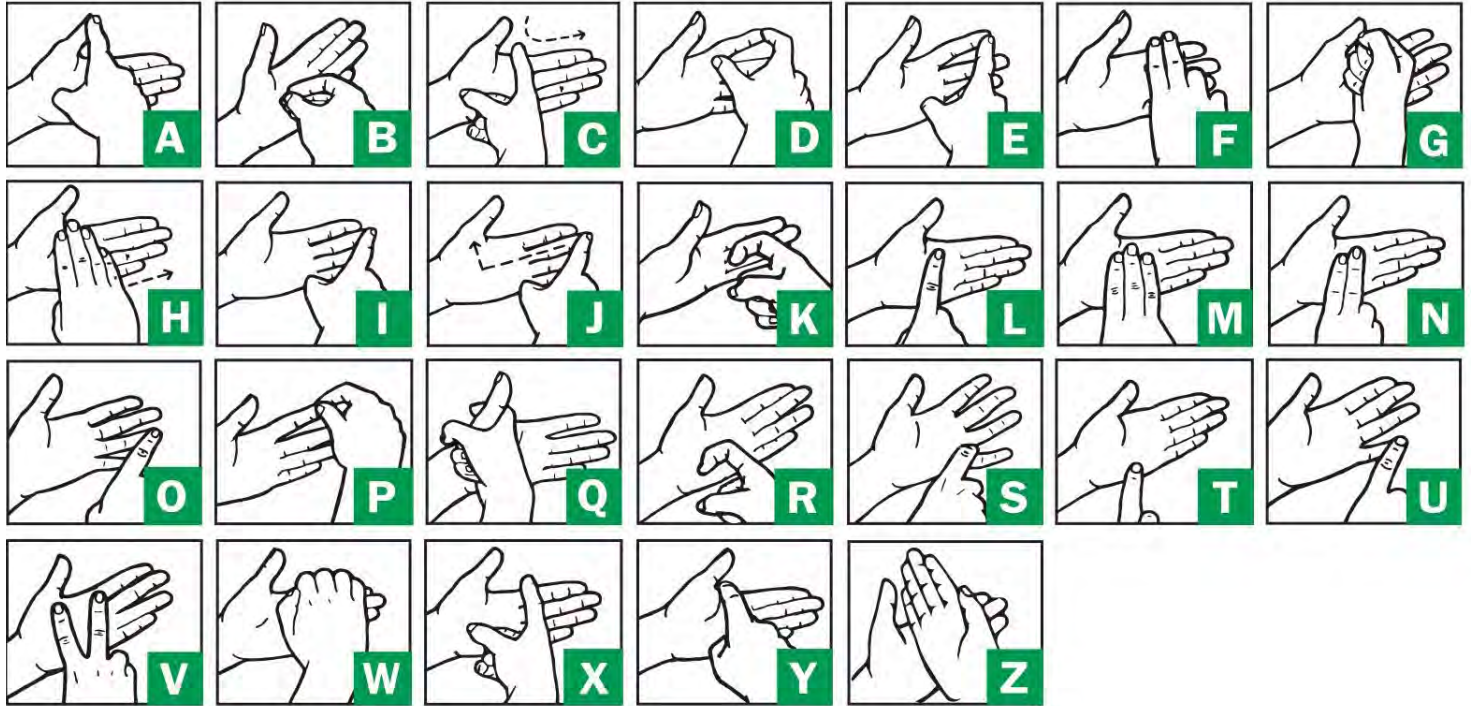

Deafblind Manual alphabet

You can learn this in just half an hour and have a conversation with someone who is deafblind today!

Quick signs

'Yes' is two taps on the palm of the hand.

'No' or for erasing an error, do a rubbing out movement across the palm.